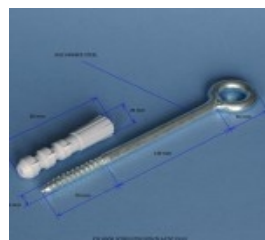

Frame seal bead

€ 3.49

2.5 m

for external render systems made from PVC
designed for use in window reveals.
supplied with adhesive strips for holding protection during rendering

Mesh drip bead

€ 5.00

made from PVC
fixed on horizontal edges for removal of water flowing down the vertical surfaces
eliminate the risk of stains

Satellite dish mounting set

€ 15.00

4 no of 12mm x 240mm galvanised screws,
8 no of nuts and 4 no of 20mm PVC plugs

Chain and Washing Lines Mounting Set

€ 6.00

1 no of 12mm x 240mm galvanised eye hook
1 no of 20mm PVC plug

Sealing Tape
15mm 2-10mm

€ 6.27

Tape used as elastic filling of joints for fitting of door and window joinery and serve for filling of vertical dilatations

13 ROLLS/BOX

Foam gun

€ 27.66

made of metal

Gun cleaner