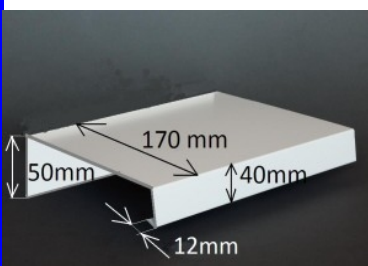

Aluminium flashing 3m

€ 28.00

made of 0.6 mm aluminium

white colour

very light

easy to install

use sealants between flashing and surface