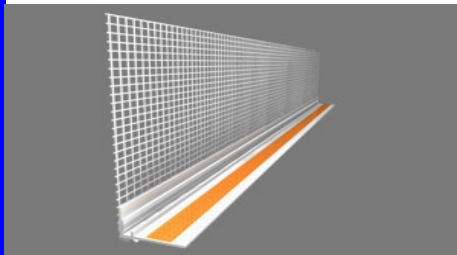

FREE DRILL BIT WITH 2 BOXES

Window Sill End € 3.15
Caps (pair)

Window Sill End Caps (pair)
350 mm

50 pairs/box

Mesh Corner

€ 2.30 70mm x 70mm mesh wings

Bead 2.5 m

€ 2.50 80mm x 120mm mesh wings

used for protecting edges of walls from damaging and to achieve straight lines

5U/BOX

Mesh frame seal

€ 3.60

bead 2.5 m

for external wall insulation systems made from PVC
designed for use in window reveals.
supplied with adhesive strips for holding protection during rendering

Frame seal bead

€ 3.49

2.5 m

for external render systems made from PVC
designed for use in window reveals.
supplied with adhesive strips for holding protection during rendering

Mesh drip bead

€ 5.00

made from PVC
fixed on horizontal edges for removal of water flowing down the vertical surfaces
eliminate the risk of stains